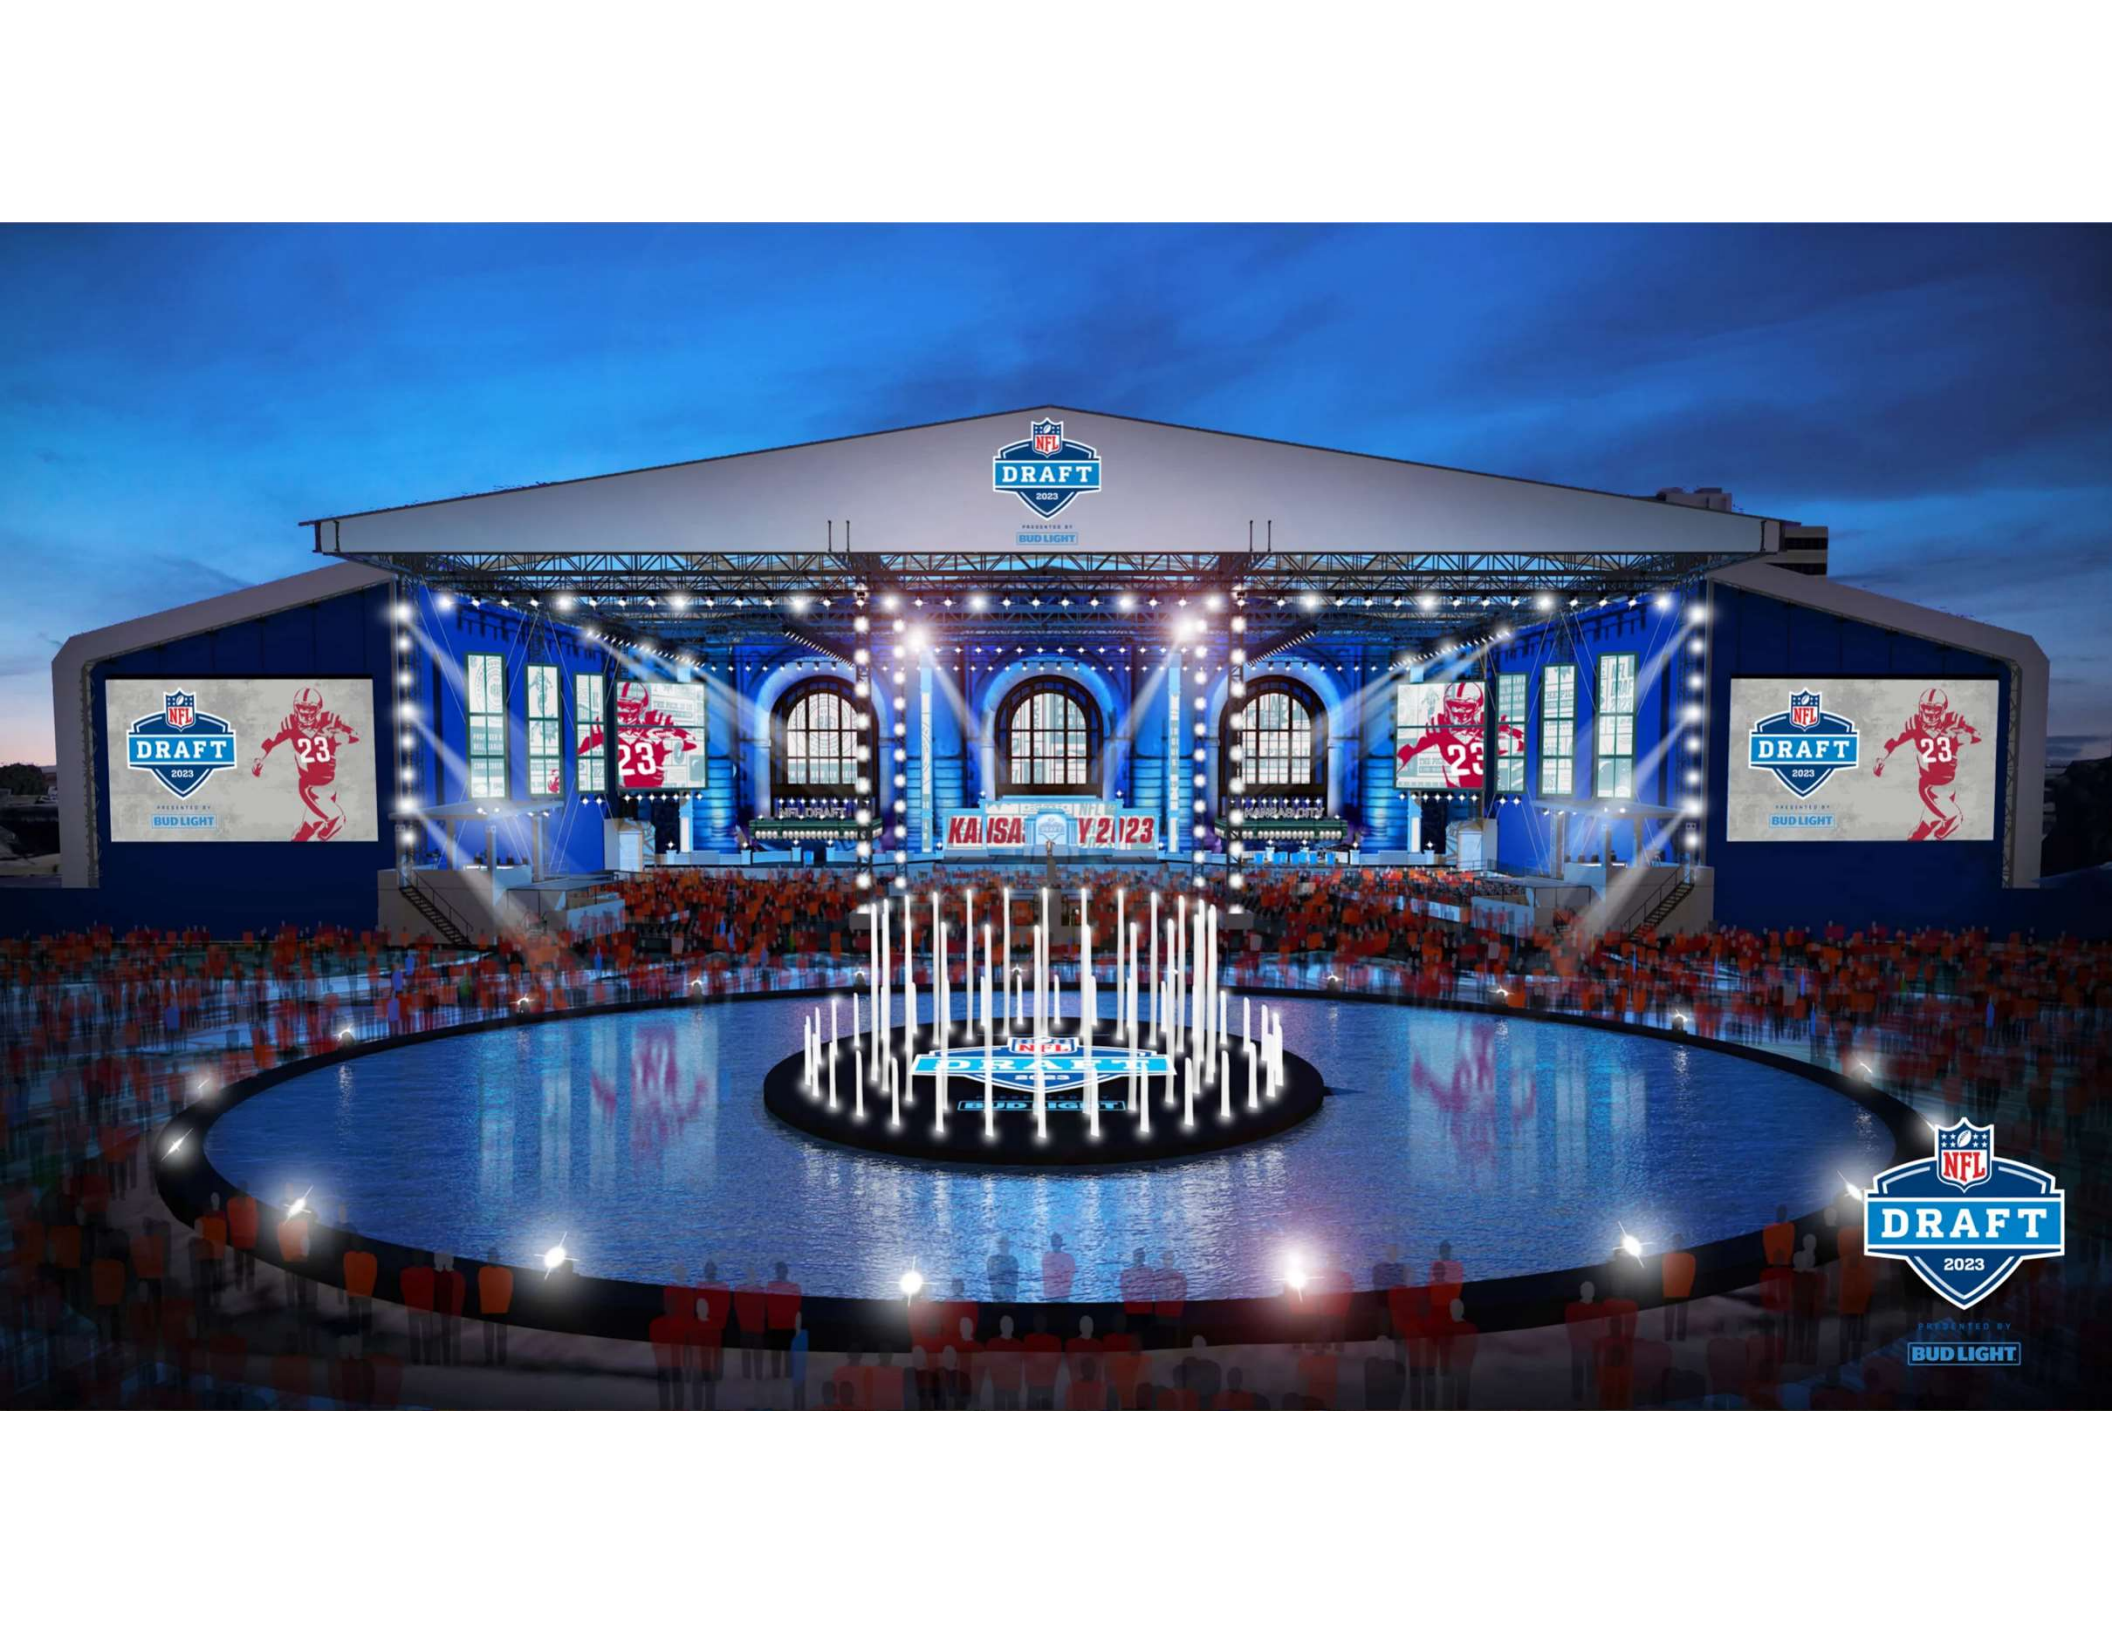

GEHA FIELD AT ARROWHEAD STADIUM

2026 FIFA World Cup™ Configuration

EXPERIENCE

GEHA FIELD AT ARROWHEAD STADIUM

KC2026

OFFICIAL WORLD CUP BID CITY
BRING THE WORLD CUP TO THE MIDWEST

**ALSO IN KC:
2023 NFL DRAFT
April 27-29**