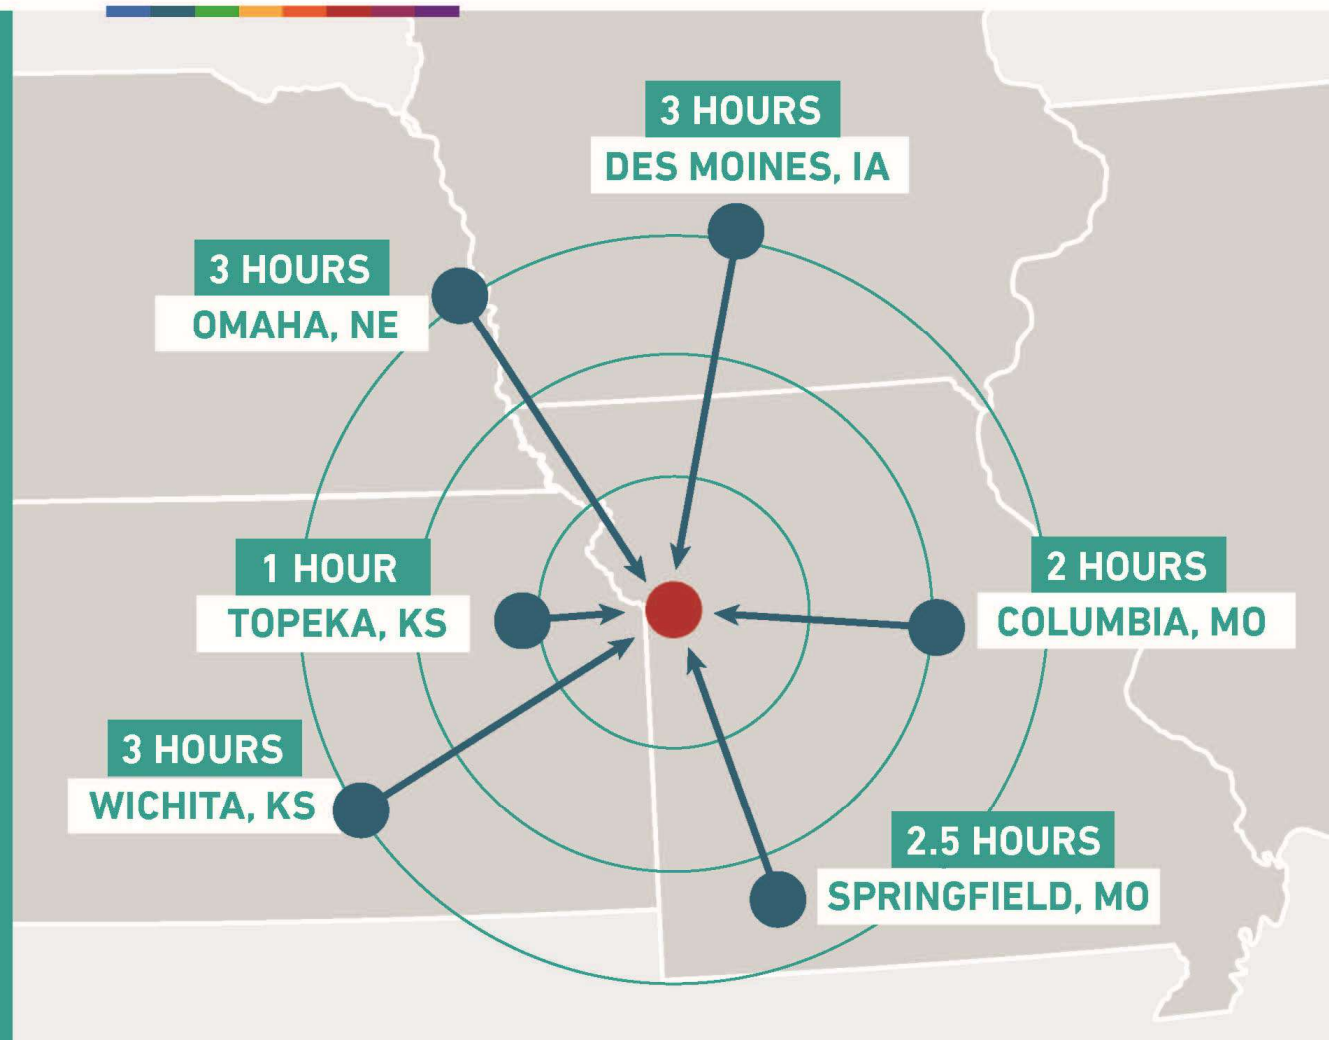

REGIONALITY

TRANSPORTATION

RELIABLE TRANSPORTATION SYSTEM

- Of the 17 Potential Host Cities, Kansas City is #1 in Reliability!
- Less Congestion
- Fewer Unexpected Delays
- Greater On-Time Arrivals

KC2026
OFFICIAL WORLD CUP BID CITY
BRING THE WORLD CUP TO THE MIDWEST

Source: Texas Transportation Institute 2019 Urban Mobility Study

REGIONALITY

TRANSPORTATION

KC2026

OFFICIAL WORLD CUP BID CITY
BRING THE WORLD CUP TO THE MIDWEST

RIDEKC STREETCAR

KC STREETCAR

- Free to ride
- High Ridership with Locals and Tourists
- 10-12 Minute Frequency
- Stops are adjacent to Hotels and Fan-Fest Sites

MAP KEY

- STADIUM SITE
- MULTI-MODAL HUB
- WORLD CUP SHUTTLE ROUTE
- AIRPORT
- POTENTIAL FAN FEST LOCATIONS

REGIONALITY

TRANSPORTATION

KC2026
OFFICIAL WORLD CUP BID CITY
BRING THE WORLD CUP TO THE MIDWEST

LONG DISTANCE PARK-AND-RIDE FACILITIES

- More than 55 million people within a day's drive
- Multi-Modal Hub
- Arrowhead/MM Hub
- World Cup Shuttle Route

PREPARING FOR FIFA VISIT

KC2026

OFFICIAL WORLD CUP BID CITY
BRING THE WORLD CUP TO THE MIDWEST