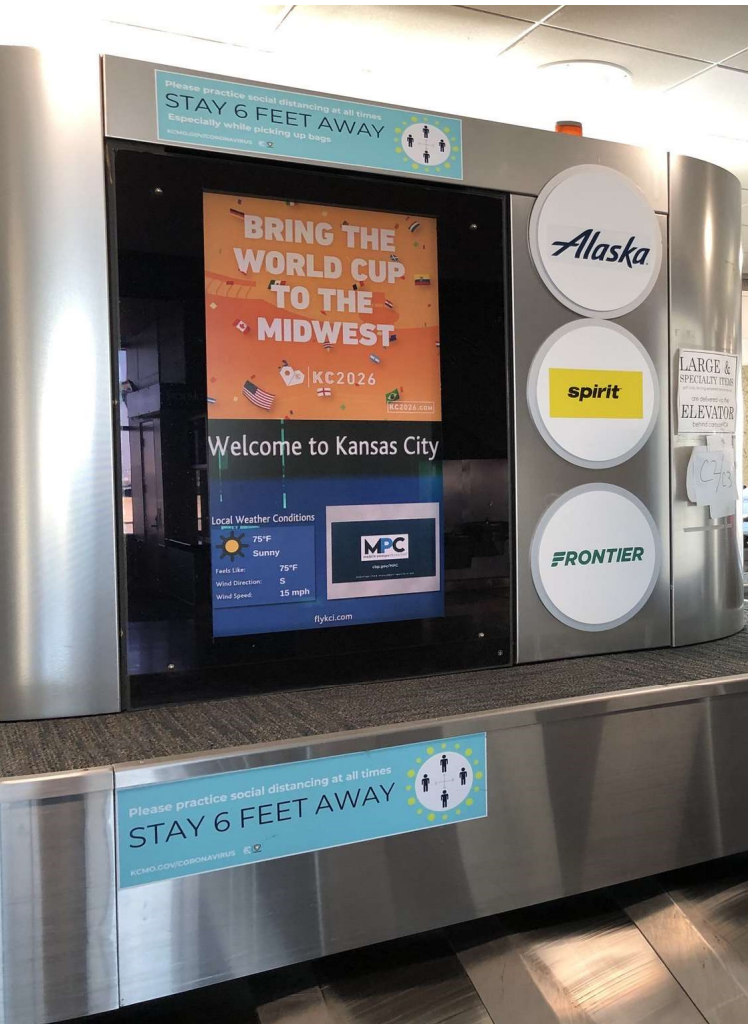

KC2026

OFFICIAL WORLD CUP BID CITY
BRING THE WORLD CUP TO THE MIDWEST