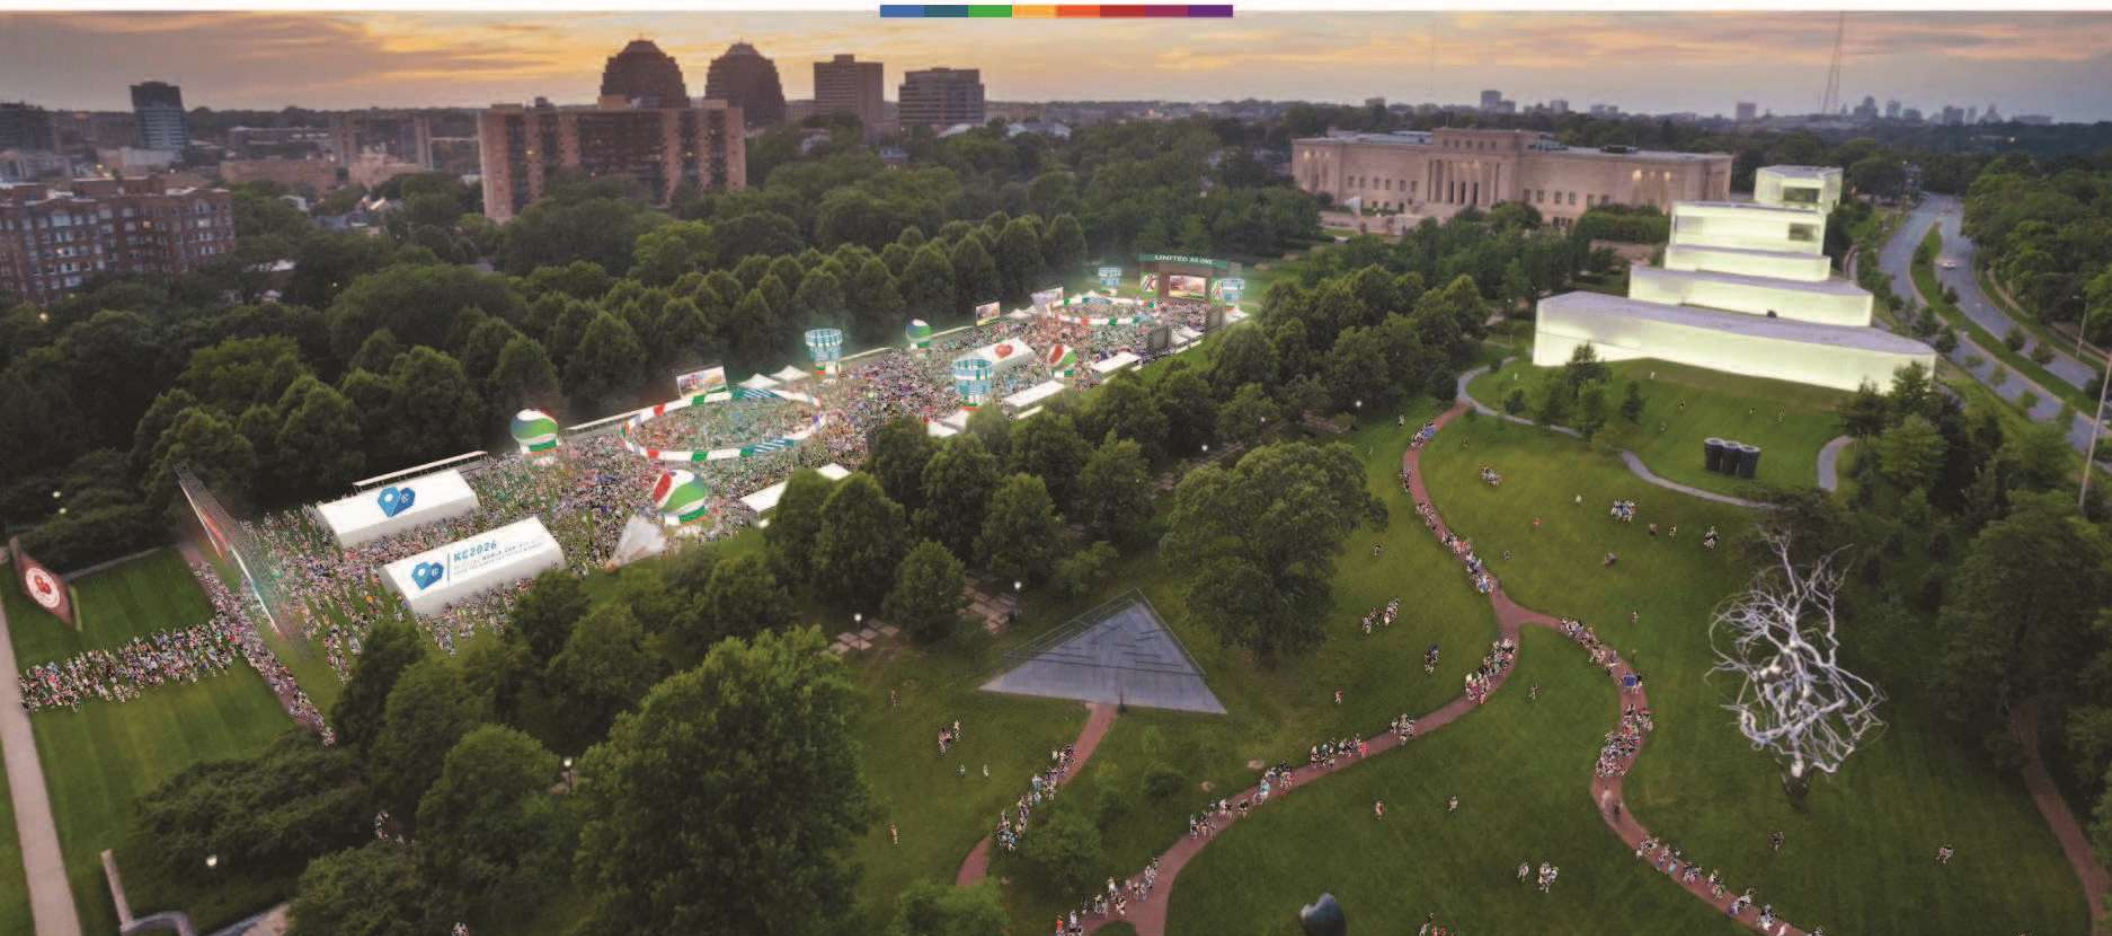

FIFA FAN FEST

REGIONALITY

FIFA FAN FEST

KC2026

OFFICIAL WORLD CUP BID CITY
BRING THE WORLD CUP TO THE MIDWEST

FIFA FAN FEST

EXPERIENCE

GEHA FIELD AT ARROWHEAD STADIUM

KC2026
OFFICIAL WORLD CUP BID CITY
BRING THE WORLD CUP TO THE MIDWEST

GEHA FIELD AT ARROWHEAD STADIUM

2026 FIFA World Cup™ Configuration

EXPERIENCE

GEHA FIELD AT ARROWHEAD STADIUM

KC2026

OFFICIAL WORLD CUP BID CITY
BRING THE WORLD CUP TO THE MIDWEST

GEHA FIELD AT ARROWHEAD STADIUM

2026 FIFA World Cup™ Configuration

EXPERIENCE

GEHA FIELD AT ARROWHEAD STADIUM

KC2026

OFFICIAL WORLD CUP BID CITY
BRING THE WORLD CUP TO THE MIDWEST

**ALSO IN KC:
2023 NFL DRAFT
April 27-29**