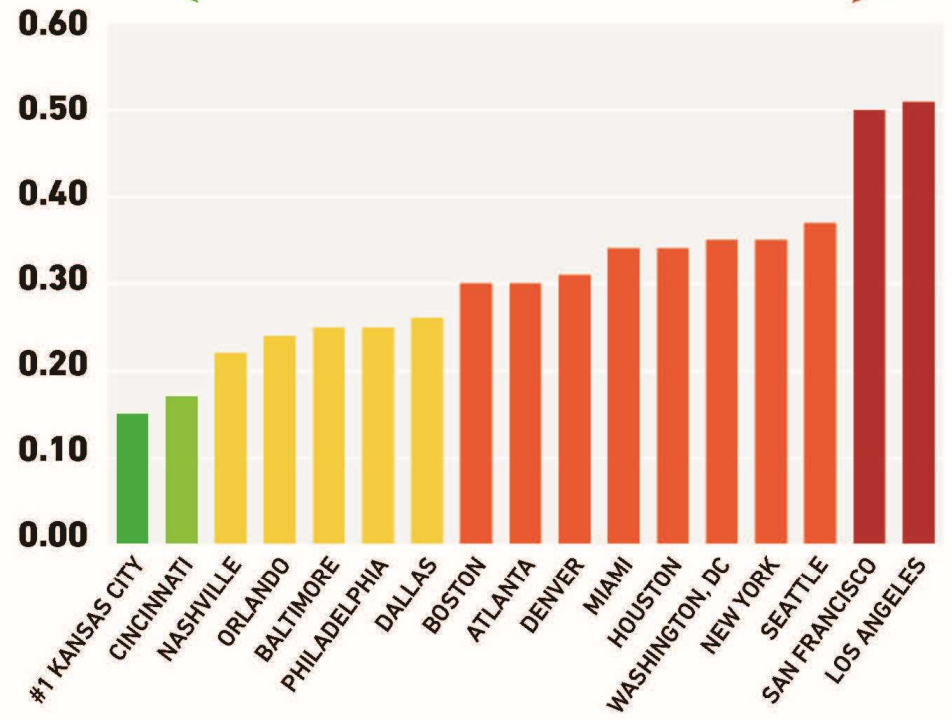

REGIONALITY

TRANSPORTATION

RELIABLE TRANSPORTATION SYSTEM

- Of the 17 Potential Host Cities, Kansas City is #1 in Reliability!
- Less Congestion
- Fewer Unexpected Delays
- Greater On-Time Arrivals

KC2026
OFFICIAL WORLD CUP BID CITY
BRING THE WORLD CUP TO THE MIDWEST

Source: Texas Transportation Institute 2019 Urban Mobility Study

REGIONALITY

TRANSPORTATION

KC2026

OFFICIAL WORLD CUP BID CITY
BRING THE WORLD CUP TO THE MIDWEST

RIDEKC STREETCAR

KC STREETCAR

- Free to ride
- High Ridership with Locals and Tourists
- 10-12 Minute Frequency
- Stops are adjacent to Hotels and Fan-Fest Sites