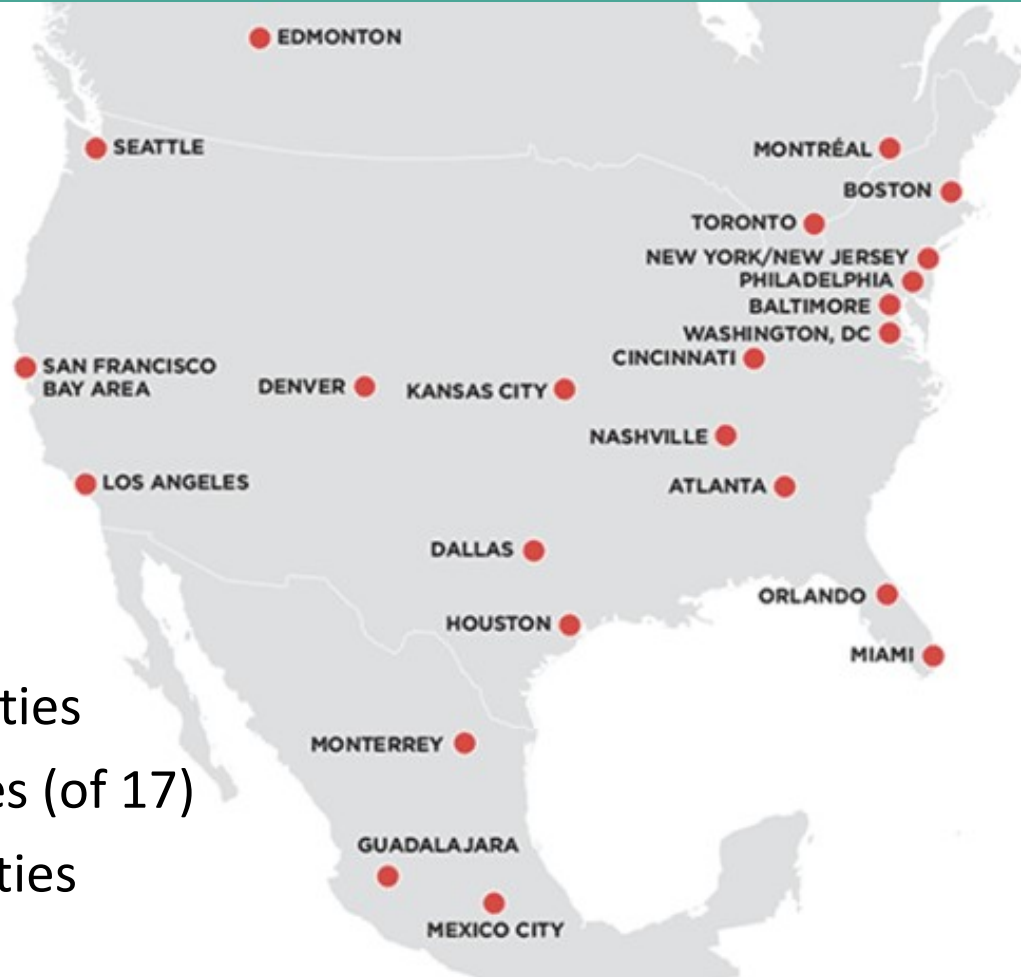

June 2021

October 2021

WE GOT THE CUP

June 2022

KC2026

OFFICIAL WORLD CUP BID CITY
BRING THE WORLD CUP TO THE MIDWEST

Original Plan:

- Canada - 3 Cities
- U.S. - 10 Cities (of 17)
- Mexico - 3 Cities

KC2026

OFFICIAL WORLD CUP BID CITY
BRING THE WORLD CUP TO THE MIDWEST

D4 Transport

Intercity connectivity (30%) & host city mobility (20%)		International accessibility (50%)	Overall score
Stadium	Score	Country score	
Atlanta	4.3	5.0	4.3
Baltimore	3.0		
Boston	3.6		
Cincinnati	2.8		
Dallas	3.8		
Denver	4.0		
Edmonton	2.5		
Guadalajara	2.3		
Houston	4.3		
Kansas City	2.5		
Los Angeles	3.8		
Mexico City	4.0		
Miami	3.8		
Monterrey	3.3		
Montreal	4.4		
Nashville	3.2		
New York	3.8		
Orlando	3.9		
Philadelphia	4.0		
San Francisco	3.0		
Seattle	4.1		
Toronto	4.6		
Washington D.C.	3.2		
Average score		3.6	

MAP KEY

- STADIUM SITE
- MULTI-MODAL HUB
- WORLD CUP SHUTTLE ROUTE
- AIRPORT
- POTENTIAL FAN FEST LOCATIONS

REGIONALITY

TRANSPORTATION

KC2026
OFFICIAL WORLD CUP BID CITY
BRING THE WORLD CUP TO THE MIDWEST