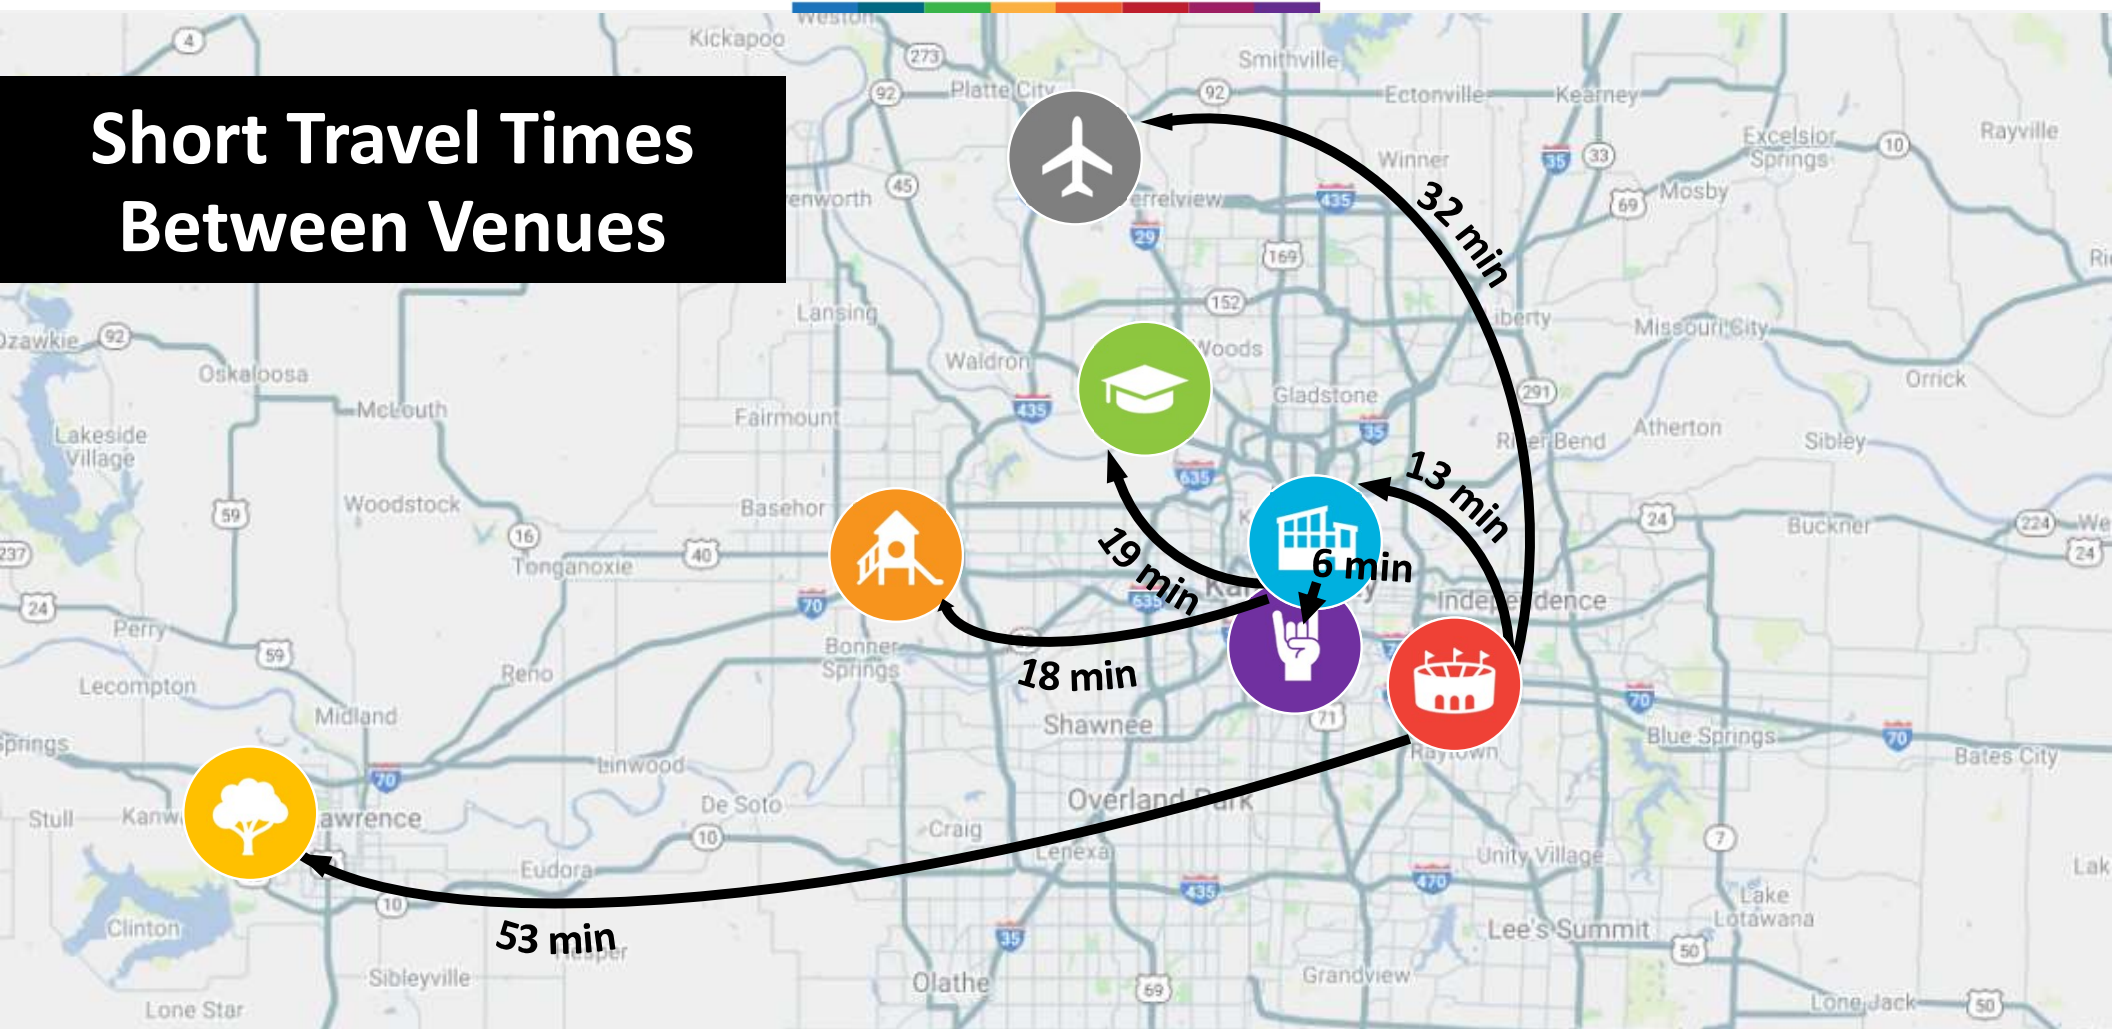

KC2026
OFFICIAL WORLD CUP BID CITY
BRING THE WORLD CUP TO THE MIDWEST

Transportation Improvements in Kansas City

KC Streetcar Expansion

- ✓ Popular with Locals and Tourists
- ✓ Very High Ridership
- ✓ 10-12 Minute Frequency
- ✓ Expanding to 6.2 mi./10 km
- ✓ Complete by 2025
- ✓ Stops are adjacent to Hotels and Fan-Fest Sites
- ✓ Major Public Transit Investment

KC2026
OFFICIAL WORLD CUP BID CITY
BRING THE WORLD CUP TO THE MIDWEST

Transportation Improvements in Kansas City

New Kansas City Airport

- ✓ 39 Gates
- ✓ 1 Million sq. ft.
- ✓ World-class amenities
- ✓ New dining options
- ✓ Short flights from either coast
- ✓ Competitive fares
- ✓ Newest airport in the US in 2026

- Rock Chalk Park
- Arrowhead
- Children's Mercy Park
- Fan Fest
- Airport
- Hotels
- Park University

KC2026
OFFICIAL WORLD CUP BID CITY
BRING THE WORLD CUP TO THE MIDWEST

Short Travel Times Between Venues

REGIONALITY

TRANSPORTATION

RELIABLE TRANSPORTATION SYSTEM

- Of the 17 Potential Host Cities, Kansas City is #1 in Reliability!
- Less Congestion
- Fewer Unexpected Delays
- Greater On-Time Arrivals

KC2026
OFFICIAL WORLD CUP BID CITY
BRING THE WORLD CUP TO THE MIDWEST